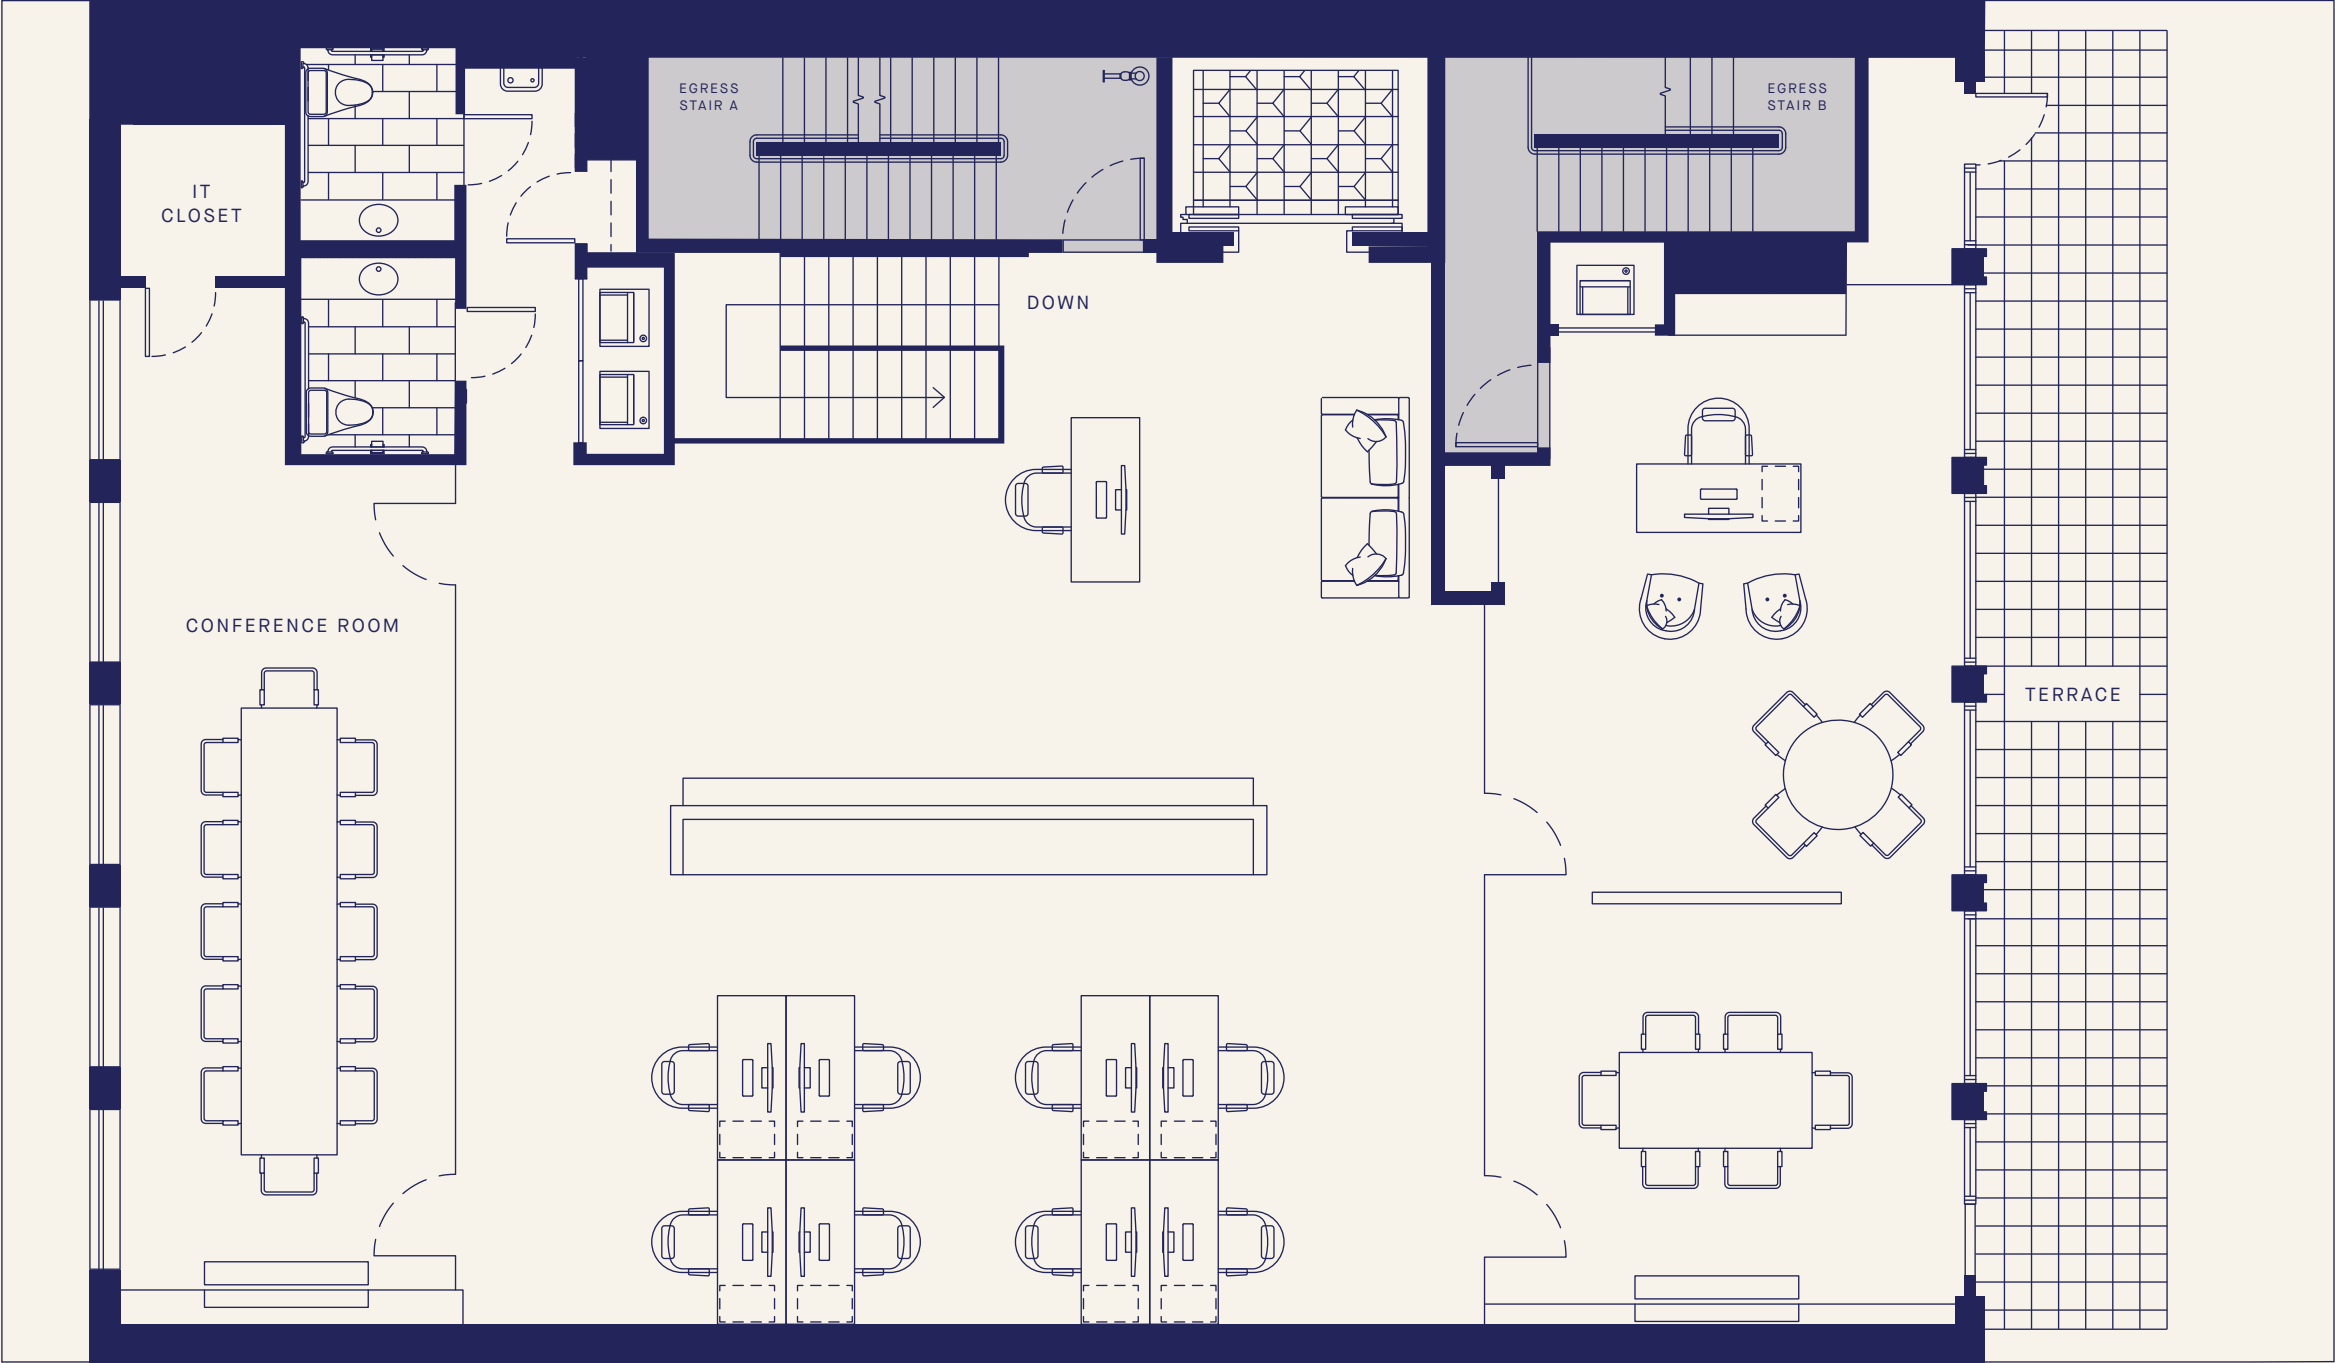

Floor Five

165 MERCER STREET NEW YORK NY 10012

N

RENTABLE: 4,897 sq ft.
CEILING HEIGHT: 10' - 8"

165

MERCER

Floor Six

165 MERCER STREET NEW YORK NY 10012

RENTABLE: 4,156sq ft.
CEILING HEIGHT: 9' - 8"