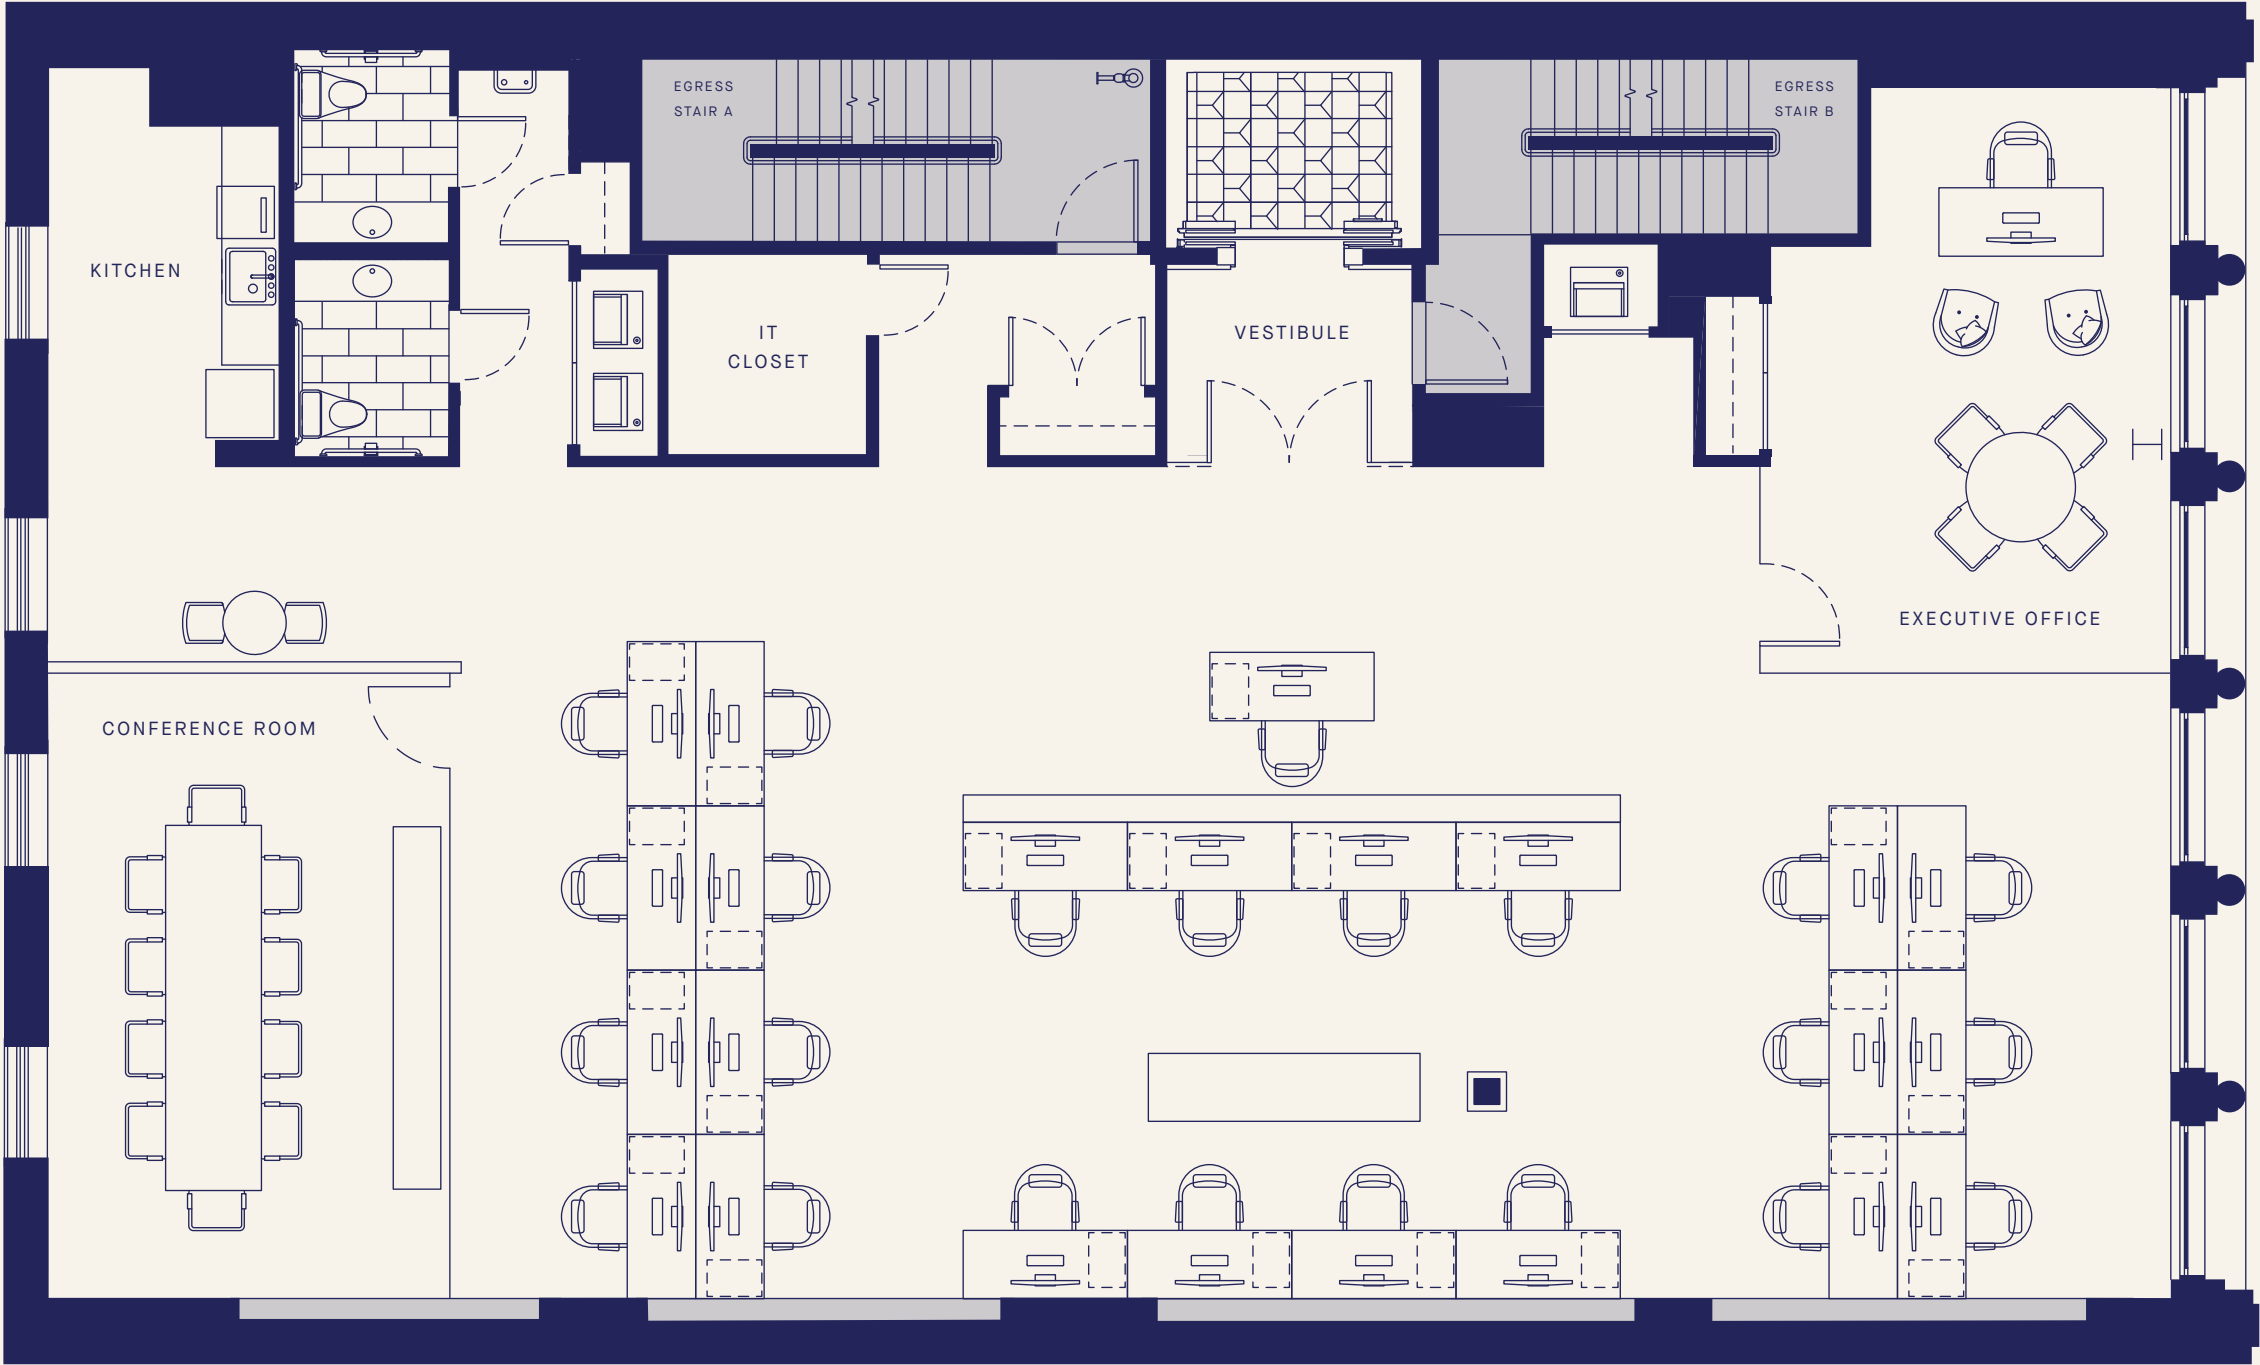

Floor Four

165 MERCER STREET NEW YORK NY 10012

N

RENTABLE: 4,897 sq ft.
CEILING HEIGHT: 11' - 0"